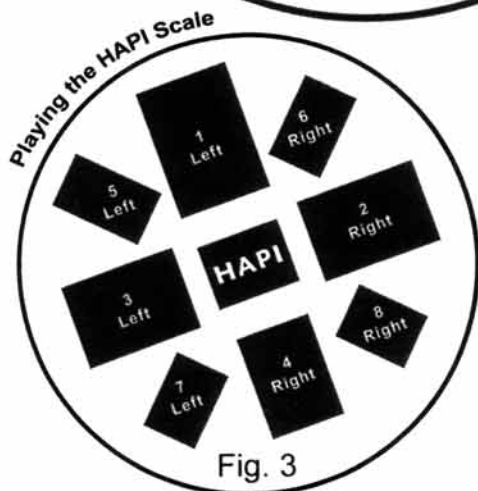

## HAPI Meditator - E Minor Scale

## Playing The HAPI Scale

**Chord playing.** The 5 diagrams above show recommended chords for each of the first five notes. Notes 6, 7, and 8 are octave repeats of 1, 2, and 3 (see fig. 2). They will share the same chords as their lower octave. While these are recommended chords based on musical thirds and fifths you will find many other note combos that sound great. You can play each chord with all the notes struck at once or in any consecutive order you like. But, don't limit yourself to chords as the pentatonic scale will allow you to play any note combination and still sound great!