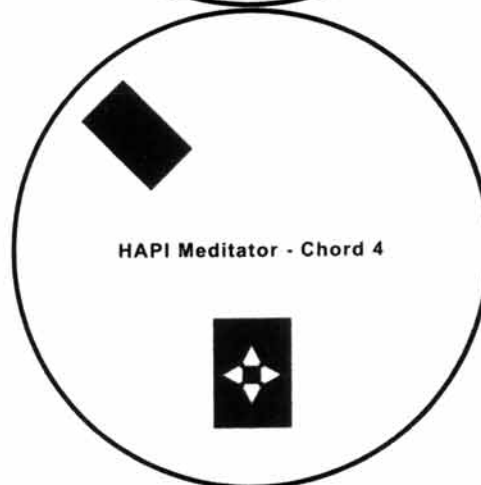

## HAPI Meditator - E Minor Scale

## Playing The HAPI Scale

**Chord playing.** The 5 diagrams above show recommended chords for each of the first five notes. Notes 6, 7, and 8 are octave repeats of 1, 2, and 3 (see fig. 2). They will share the same chords as their lower octave. While these are recommended chords based on musical thirds and fifths you will find many other note combos that sound great. You can play each chord with all the notes struck at once or in any consecutive order you like. But, don't limit yourself to chords as the pentatonic scale will allow you to play any note combination and still sound great!