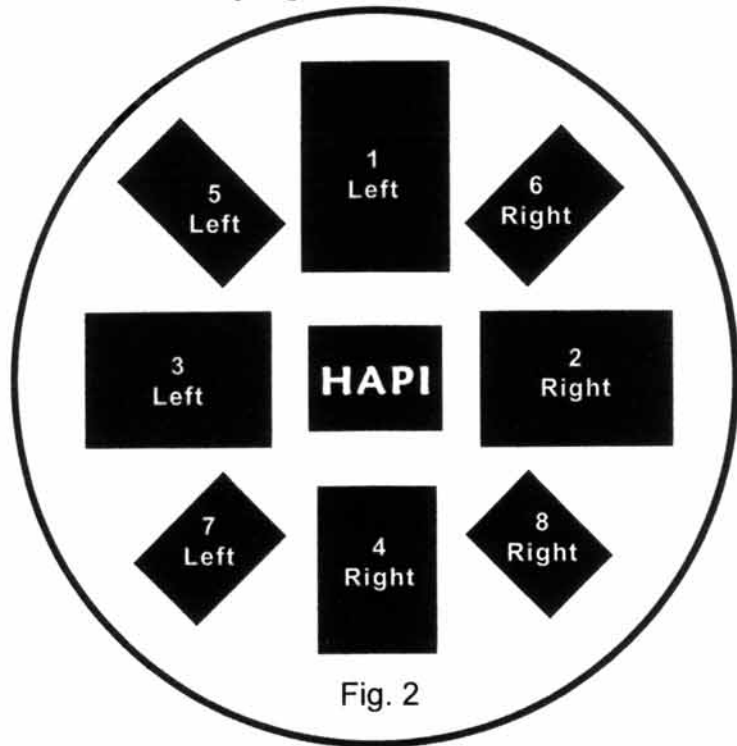

## HAPI Meditator - E Minor Scale

## Playing The HAPI Scale

**Chord playing.** The 5 diagrams above show recommended chords for each of the first five notes. Notes 6, 7, and 8 are octave repeats of 1, 2, and 3 (see fig. 2). They will share the same chords as their lower octave. While these are recommended chords based on musical thirds and fifths you will find many other note combos that sound great. You can play each chord with all the notes struck at once or in any consecutive order you like. But, don't limit yourself to chords as the pentatonic scale will allow you to play any note combination and still sound great!