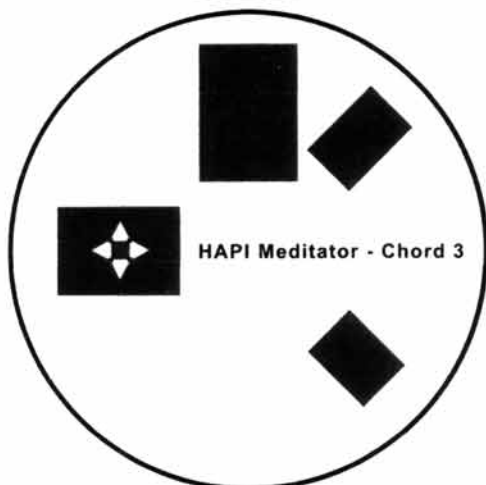

## HAPI Meditator - E Minor Scale

## Playing The HAPI Scale

**Chord playing.** The 5 diagrams above show recommended chords for each of the first five notes. Notes 6, 7, and 8 are octave repeats of 1, 2, and 3 (see fig. 2). They will share the same chords as their lower octave. While these are recommended chords based on musical thirds and fifths you will find many other note combos that sound great. You can play each chord with all the notes struck at once or in any consecutive order you like. But, don't limit yourself to chords as the pentatonic scale will allow you to play any note combination and still sound great!