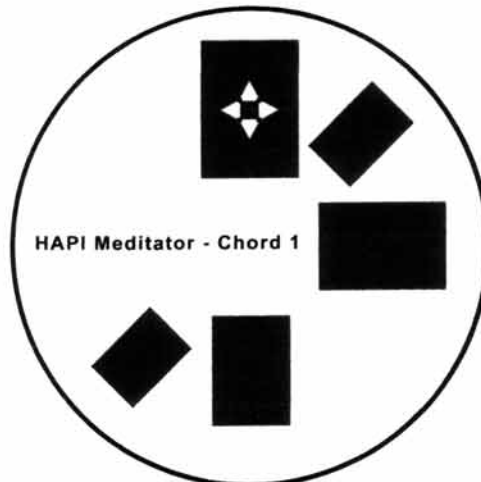

## HAPI Meditator - E Minor Scale

## Playing The HAPI Scale

**Chord playing.** The 5 diagrams above show recommended chords for each of the first five notes. Notes 6, 7, and 8 are octave repeats of 1, 2, and 3 (see fig. 2). They will share the same chords as their lower octave. While these are recommended chords based on musical thirds and fifths you will find many other note combos that sound great. You can play each chord with all the notes struck at once or in any consecutive order you like. But, don't limit yourself to chords as the pentatonic scale will allow you to play any note combination and still sound great!