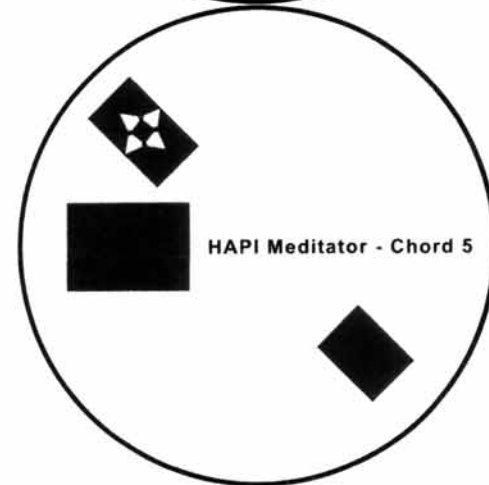

## HAPI Meditator - E Minor Scale

## Playing The HAPI Scale

**Chord playing.** The 5 diagrams above show recommended chords for each of the first five notes. Notes 6, 7, and 8 are octave repeats of 1, 2, and 3 (see fig. 2). They will share the same chords as their lower octave. While these are recommended chords based on musical thirds and fifths you will find many other note combos that sound great. You can play each chord with all the notes struck at once or in any consecutive order you like. But, don't limit yourself to chords as the pentatonic scale will allow you to play any note combination and still sound great!