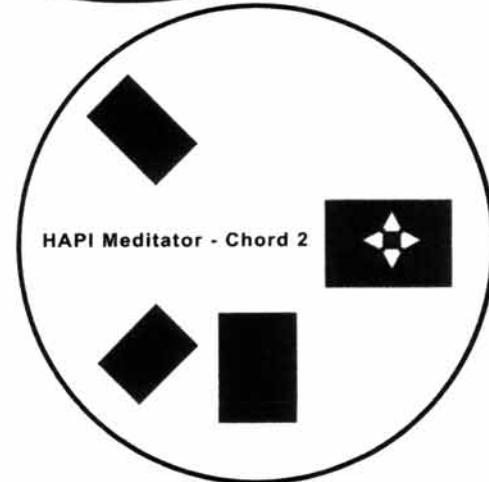

## HAPI Meditator - E Minor Scale

## Playing The HAPI Scale

**Chord playing.** The 5 diagrams above show recommended chords for each of the first five notes. Notes 6, 7, and 8 are octave repeats of 1, 2, and 3 (see fig. 2). They will share the same chords as their lower octave. While these are recommended chords based on musical thirds and fifths you will find many other note combos that sound great. You can play each chord with all the notes struck at once or in any consecutive order you like. But, don't limit yourself to chords as the pentatonic scale will allow you to play any note combination and still sound great!